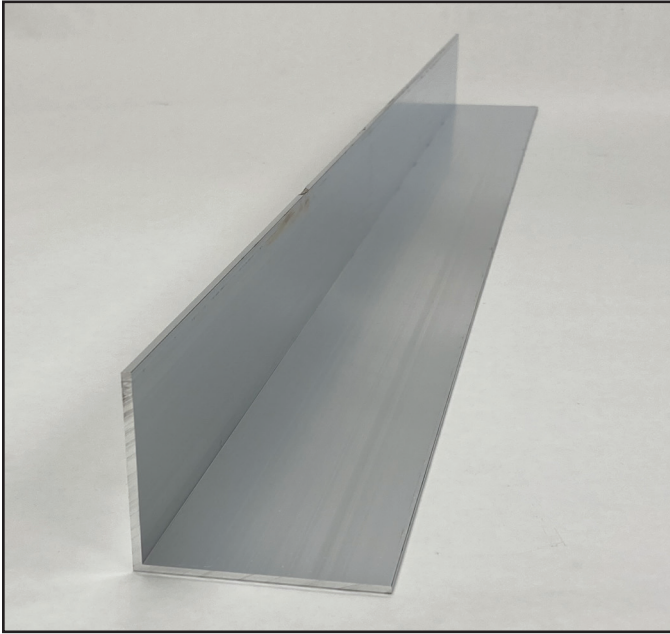

TGMC30KR

ALUMINUM ANGLE ROOF KIT FOR TGM AND CLASSIC MINI-SPLIT SYSTEM

ANGLES

QTY	DESCRIPTION
2	3" x 3" x 32.5" ALUMINUM ANGLES

STAINLESS STEEL THRU-BOLTS / NUTS / WASHERS

QTY	DESCRIPTION
12	3/8" Ø x 1" STAINLESS STEEL THRU-BOLT
12	3/8" STAINLESS STEEL LOCK NUT
24	1" OD x 3/8" ID STAINLESS STEEL FLAT WASHER